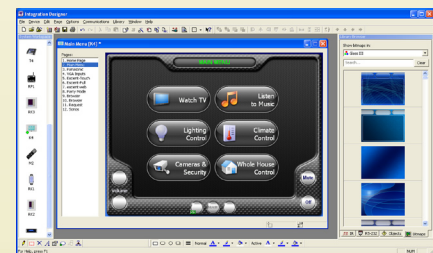

All specifications subject to change without notice

Accessories

PS16-1	Power Supply
CB-8	Touchpanel Connecting Block
PCB-K2	Pre-Construction Bracket
BB-K2	Pre-Construction Conduit Box
MRP-64	Multi-Room Control Processor
ZRP-5	Remote Control Processor
ZRP-6	Remote Control Processor
XP-8	Advanced Control Processor
CPB-1	Control Port Connecting Block
RCM-12	Relay Control Module
ECB-5	IR Emitter Connecting Block
vIRsa Mouse	IR Emitter
CM-232	RS-232 Communication Module
VPS-1	Voltage Power Sensor
SPS-1	Video Sync Power Sensor

Other RTI Products

T1-B	Universal System Controller
M2	Universal System Controller
T2-B	Universal System Controller
T2-Cs	Universal System Controller
T2-C	Universal System Controller
T3-V	Universal System Controller
T4	Universal System Controller
U1	Weather Resistant Controller
U2	Weather Resistant Controller
RKM-1	In-Wall Multi-Room Audio Keypad
RK1	In-Wall Keypad Controller
RK3-V	In-Wall Touchscreen Controller
K4	In-Wall Touchscreen Controller
IR-PRO	Infrared Capture System

Integration Designer® Programming Software